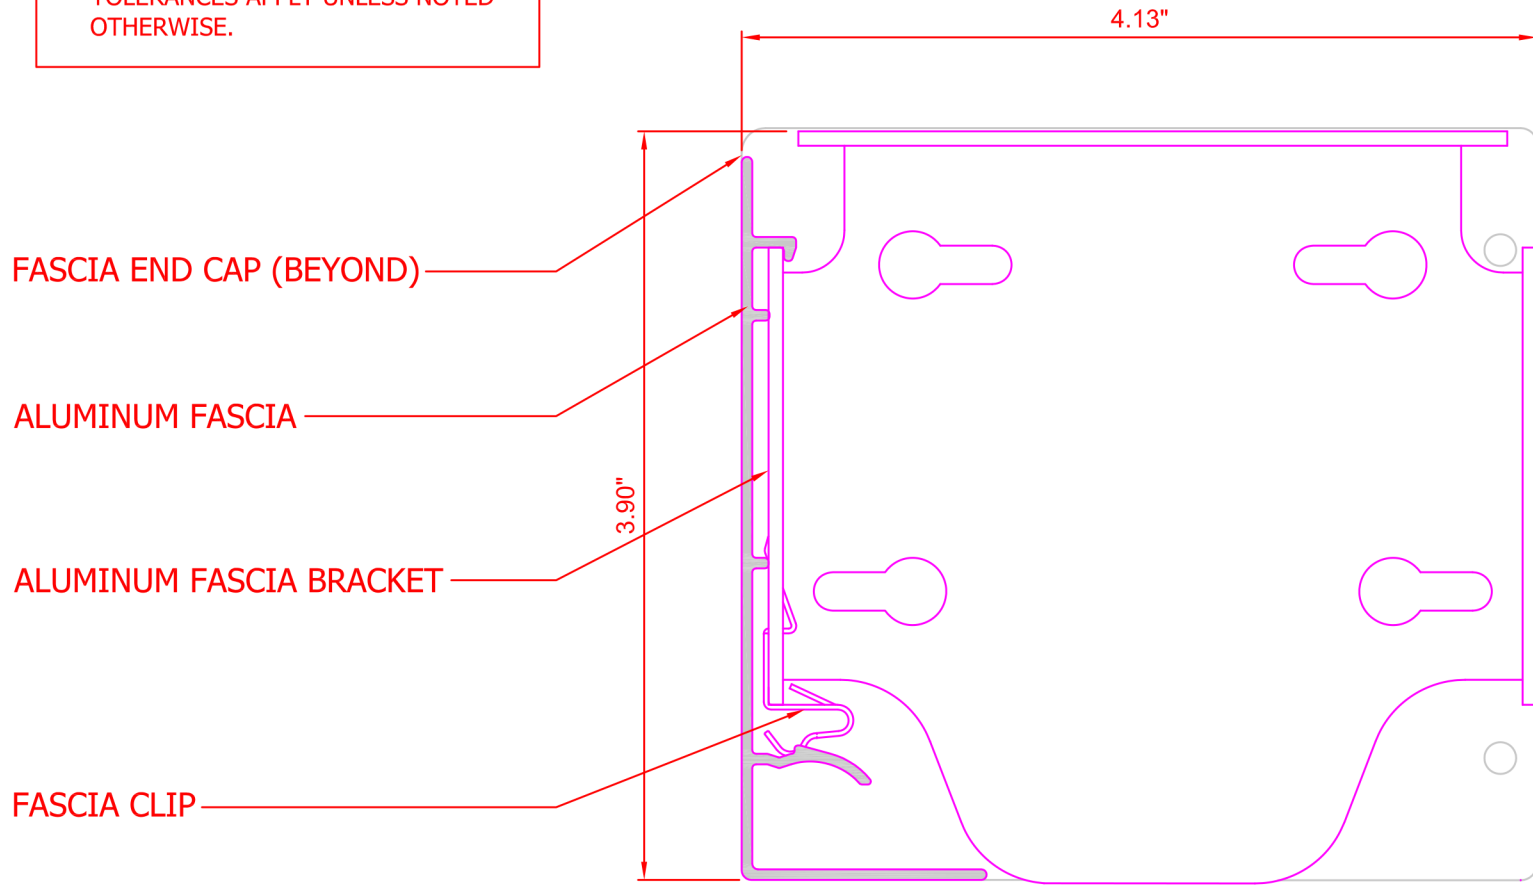

- FINISH: ANODIZED, WHITE, VANILLA, BRONZE OR BLACK
- ALUMINUM ASSOCIATION STANDARD TOLERANCES APPLY UNLESS NOTED OTHERWISE.

**Creative  
Windows**

**STANDARD 4" FASCIA**

2216 S. INDUSTRIAL HWY.  
ANN ARBOR, MI 48104  
Ph:734.769.5100 Ph:888.996.3697 Fx:734.769.5614

SCALE: 1' = 1'

**FASCIA**