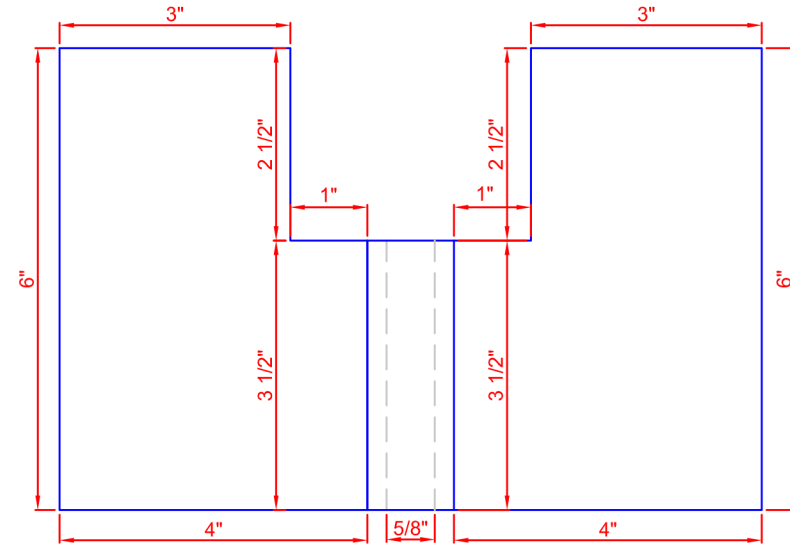

Custom Bracket 3D View

Custom Bracket Top View

LCC GANNON CUSTOM BRACKETS

2216 S. INDUSTRIAL HWY.
ANN ARBOR, MI 48104
Ph:734.769.5100 Ph:888.996.3697 Fx:734.769.5614

SCALE: N.T.S.

01

LCC GANNON CUSTOM BRACKET.dwg Dec 30, 2014