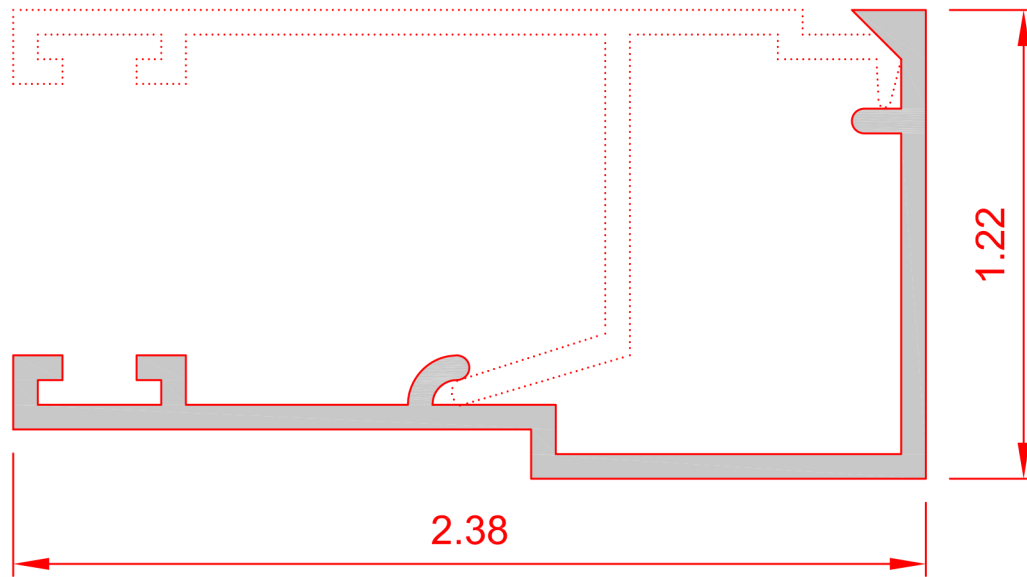

SIDE CHANNEL FRONT

SIDE CHANNEL BACK  
"WINDOW SIDE"

SILL CHANNEL

Creative  
Windows

**BLACKOUT SIDE & SILL CHANNEL DETAILS**

2216 S. INDUSTRIAL HWY.  
ANN ARBOR, MI 48104  
Ph:734.769.5100 Ph:888.996.3697 Fx:734.769.5614

SCALE: 2' = 1'

**SIDE & SILL**

SIDE & SILL CHANNELS.dwg Jan 12, 2016

© 2008 CREATIVE WINDOWS