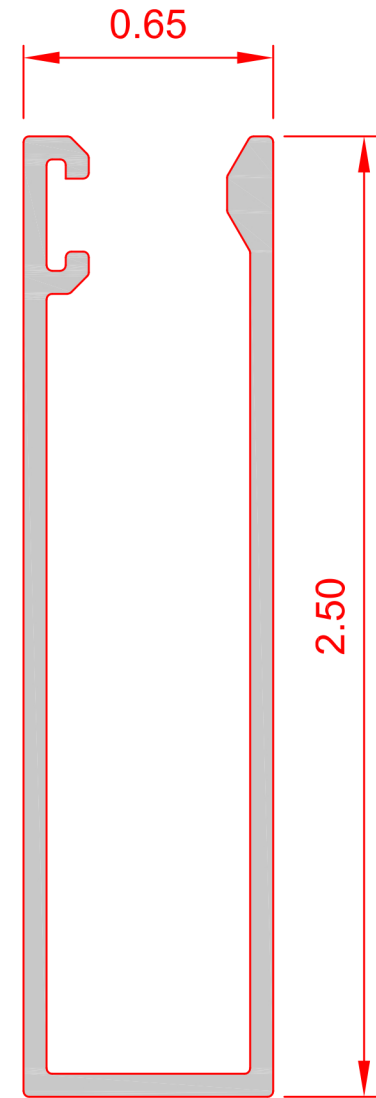

SIDE CHANNEL FRONT

SIDE CHANNEL BACK  
"WINDOW SIDE"

SILL CHANNEL

Creative  
Windows

**BLACKOUT SIDE & SILL CHANNEL DETAILS**

2216 S. INDUSTRIAL HWY.  
ANN ARBOR, MI 48104  
Ph:734.769.5100 Ph:888.996.3697 Fx:734.769.5614

SCALE: 2' = 1'

**SIDE & SILL**

SIDE & SILL CHANNELS.dwg Jan 12, 2016

© 2008 CREATIVE WINDOWS