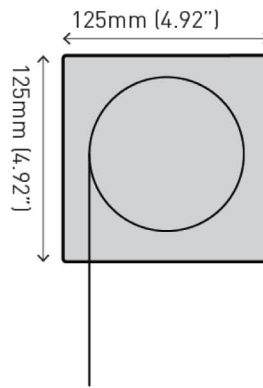

Creative
Windows

VEUE WIRE GUIDE

CAPACITY

Up to 4m (13ft) widths

Up to 4m (13ft) drops

DIMENSIONS

CONTROLS

Crank Gear