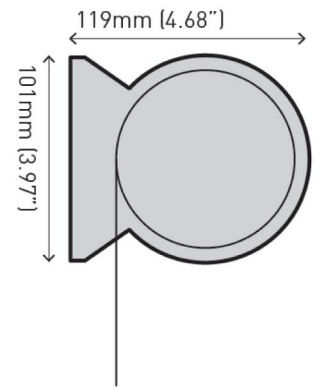

Creative
Windows

VEUE WIRE GUIDE

CAPACITY

Up to 4m (13ft) widths

Up to 4m (13ft) drops

DIMENSIONS

CONTROLS

Crank Gear