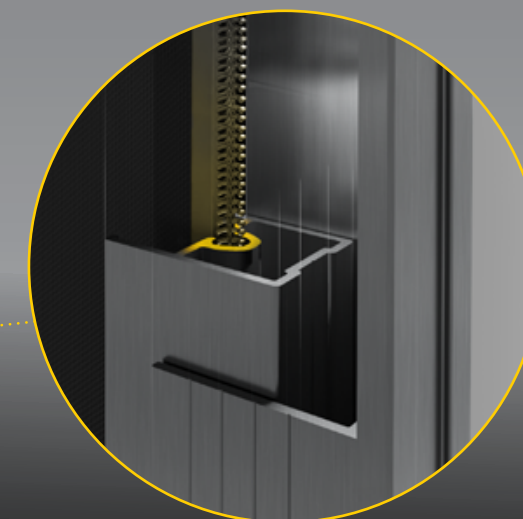

Sleek, secure, and durable, your custom designed system can be made in widths up to 23 feet (Zipscreen Extreme) and drops to 13 feet to fit almost any area.

Custom Headbox Configuration

Customize the look of your Zipscreen by choosing a headbox that matches the style of your home.

The headboxes are manufactured from high-quality aluminum and feature a modern, square profile with the option for a full or semi-enclosed cassette or fascia.

Hidden Fabric Retention

Concealed within the side channels, z-LOCK™ securely holds the fabric in position, creating a smooth, frictionless path for the shade. The zip-guided technology ensures zero gaps between the fabric and the side channels for a perfect seal on all sides.

One Action Ultra-Lock

Exclusive to the Zipscreen system, the patented Ultra-Lock hidden locking mechanism integrates into the side channels. Durable, reliable and completely unobtrusive, Ultra-Lock secures and tensions the shade for a smooth, taut fabric finish.