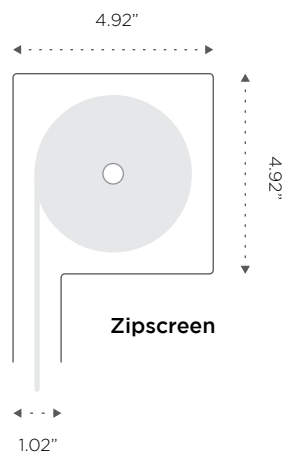

Capacity

Dimensions

System Options

Colors

X-Weave Solar Screen Color Options