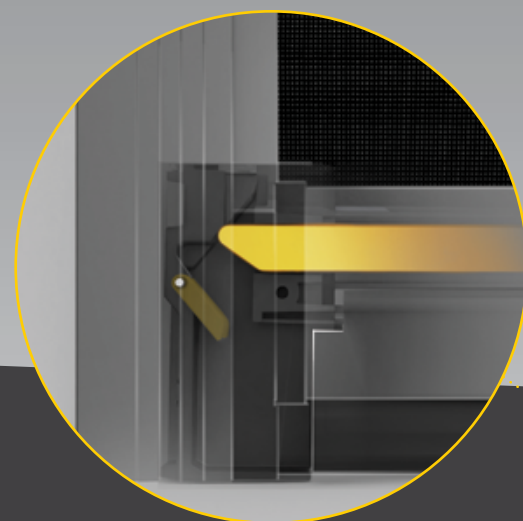

Sleek, secure, and durable, your custom designed system can be made in widths up to 23 feet (Zipscreen Extreme) and drops to 13 feet to fit almost any area.

Custom Headbox Configuration

Customize the look of your Zipscreen by choosing a headbox that matches the style of your home.

The headboxes are manufactured from high-quality aluminum and feature a modern, square profile with the option for a full or semi-enclosed cassette or fascia.

Hidden Fabric Retention

Concealed within the side channels, z-LOCK™ securely holds the fabric in position, creating a smooth, frictionless path for the shade. The zip-guided technology ensures zero gaps between the fabric and the side channels for a perfect seal on all sides.

One Action Ultra-Lock

Exclusive to the Zipscreen system, the patented Ultra-Lock hidden locking mechanism integrates into the side channels. Durable, reliable and completely unobtrusive, Ultra-Lock secures and tensions the shade for a smooth, taut fabric finish.