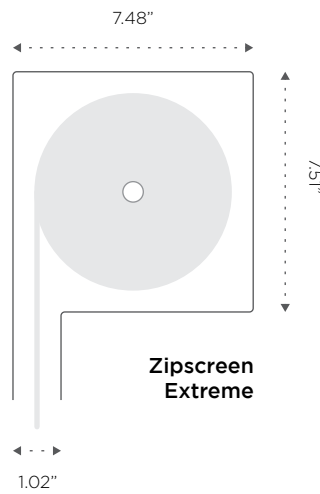

Sleek, secure, and durable, your custom designed system can be made in widths up to 23 feet (Zipscreen Extreme) and drops to 13 feet to fit almost any area.

Custom Headbox Configuration

Customize the look of your Zipscreen by choosing a headbox that matches the style of your home.

Capacity

Dimensions

System Options

Colors

X-Weave Solar Screen Color Options