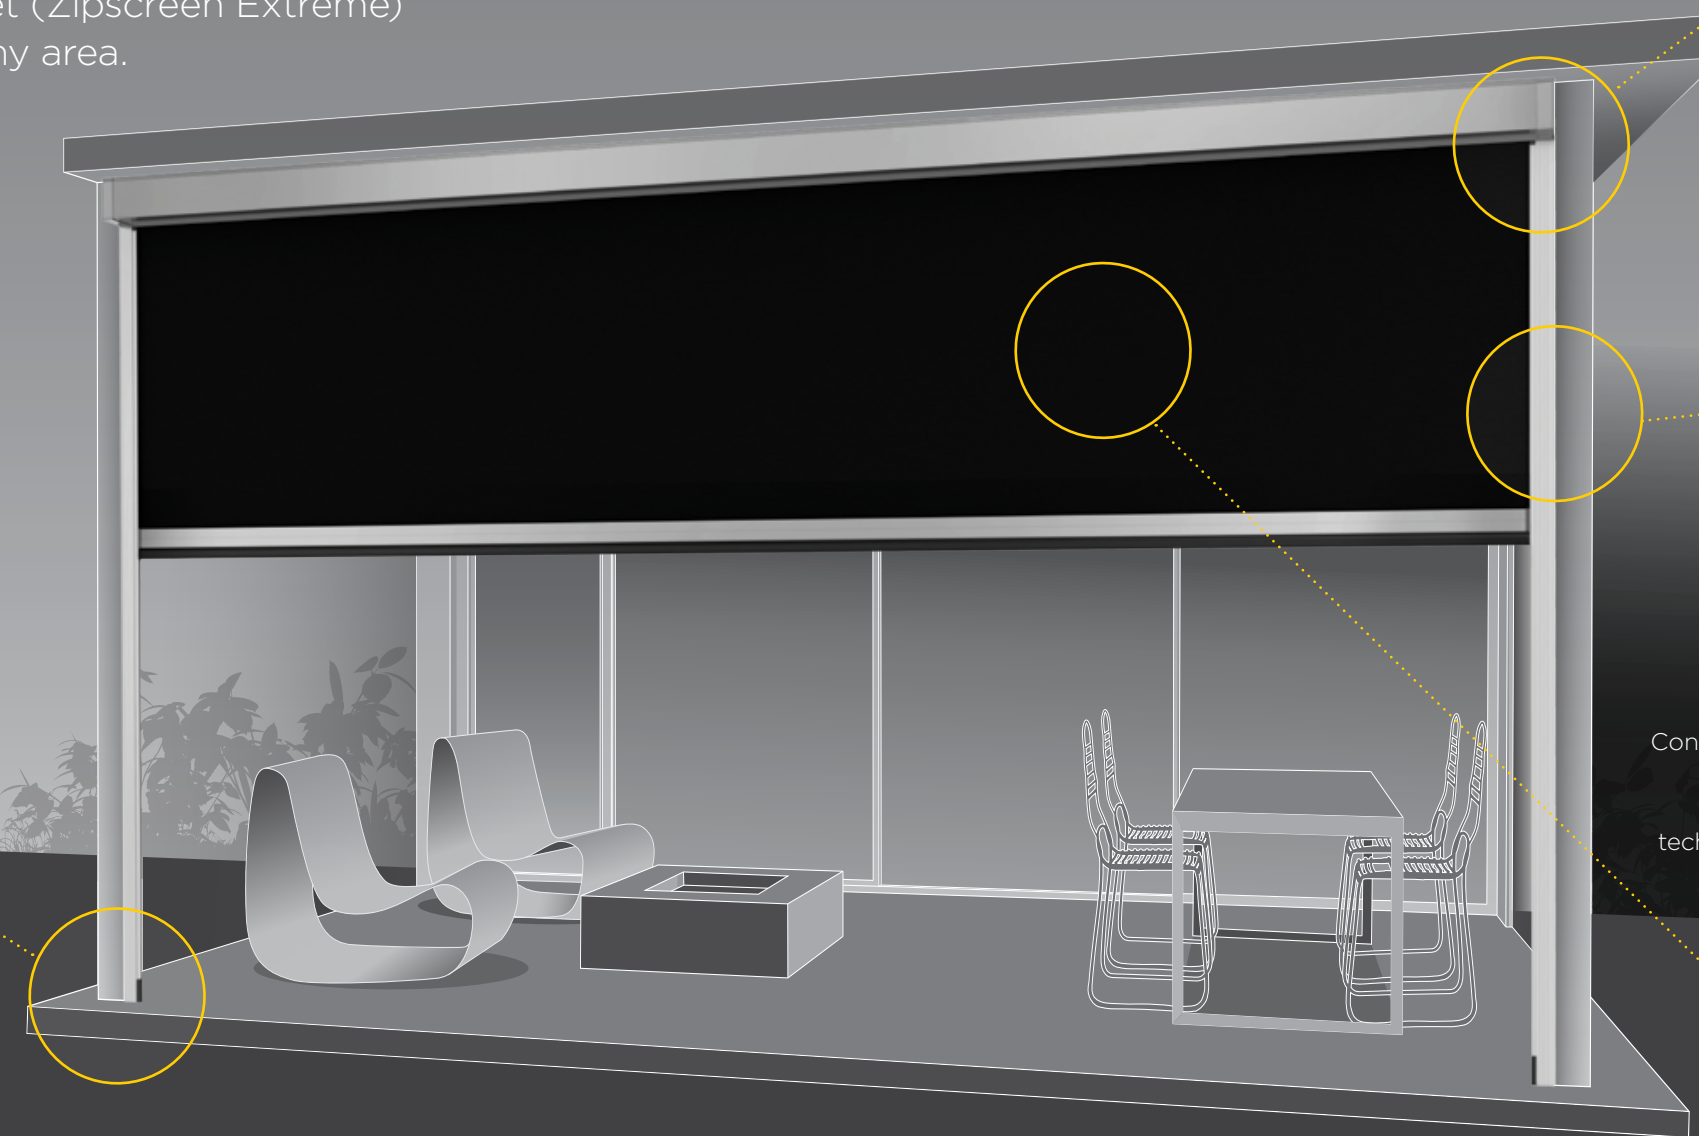

Sleek, secure, and durable, your custom designed system can be made in widths up to 23 feet (Zipscreen Extreme) and drops to 13 feet to fit almost any area.

Custom Headbox Configuration

Customize the look of your Zipscreen by choosing a headbox that matches the style of your home.

The headboxes are manufactured from high-quality aluminum and feature a modern, square profile with the option for a full or semi-enclosed cassette or fascia.

Hidden Fabric Retention

Concealed within the side channels, z-LOCK™ securely holds the fabric in position, creating a smooth, frictionless path for the shade. The zip-guided technology ensures zero gaps between the fabric and the side channels for a perfect seal on all sides.

Solar Screen Protection

Defy the elements with solar screen fabric made for the outdoors. Pair your Zipscreen system with Rollease Acmeda's durable Texstyle X-Weave fabric to protect against harsh sunlight, rain, and insects while preserving the view. X-Weave is available in 5% and 10% openness, in a range of 11 colors.

One Action Ultra-Lock

Exclusive to the Zipscreen system, the patented Ultra-Lock hidden locking mechanism integrates into the side channels. Durable, reliable and completely unobtrusive, Ultra-Lock secures and tensions the shade for a smooth, taut fabric finish.