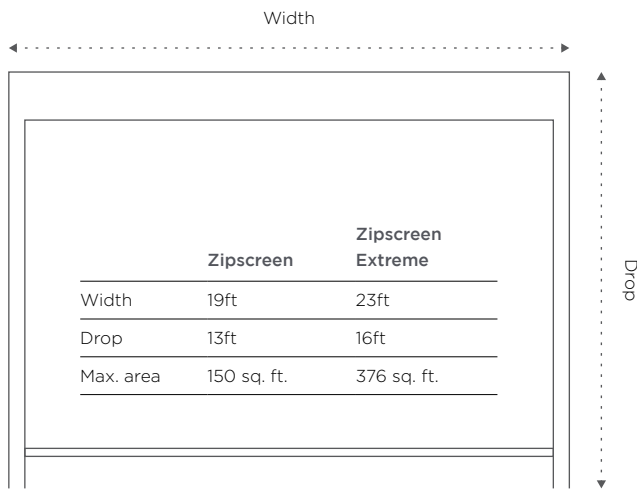

Sleek, secure, and durable, your custom designed system can be made in widths up to 23 feet (Zipscreen Extreme) and drops to 13 feet to fit almost any area.

Custom Headbox Configuration

Customize the look of your Zipscreen by choosing a headbox that matches the style of your home.

Zipscreen® Control Options

“Hey Siri...
open my shades”

Manual

Control your Zipscreen system manually using a cost-effective spring or crank solution. Simply open or close your shade by hand using the weight bar, or by winding the detachable crank handle.

Capacity

Dimensions

System Options

Colors

X-Weave Solar Screen Color Options